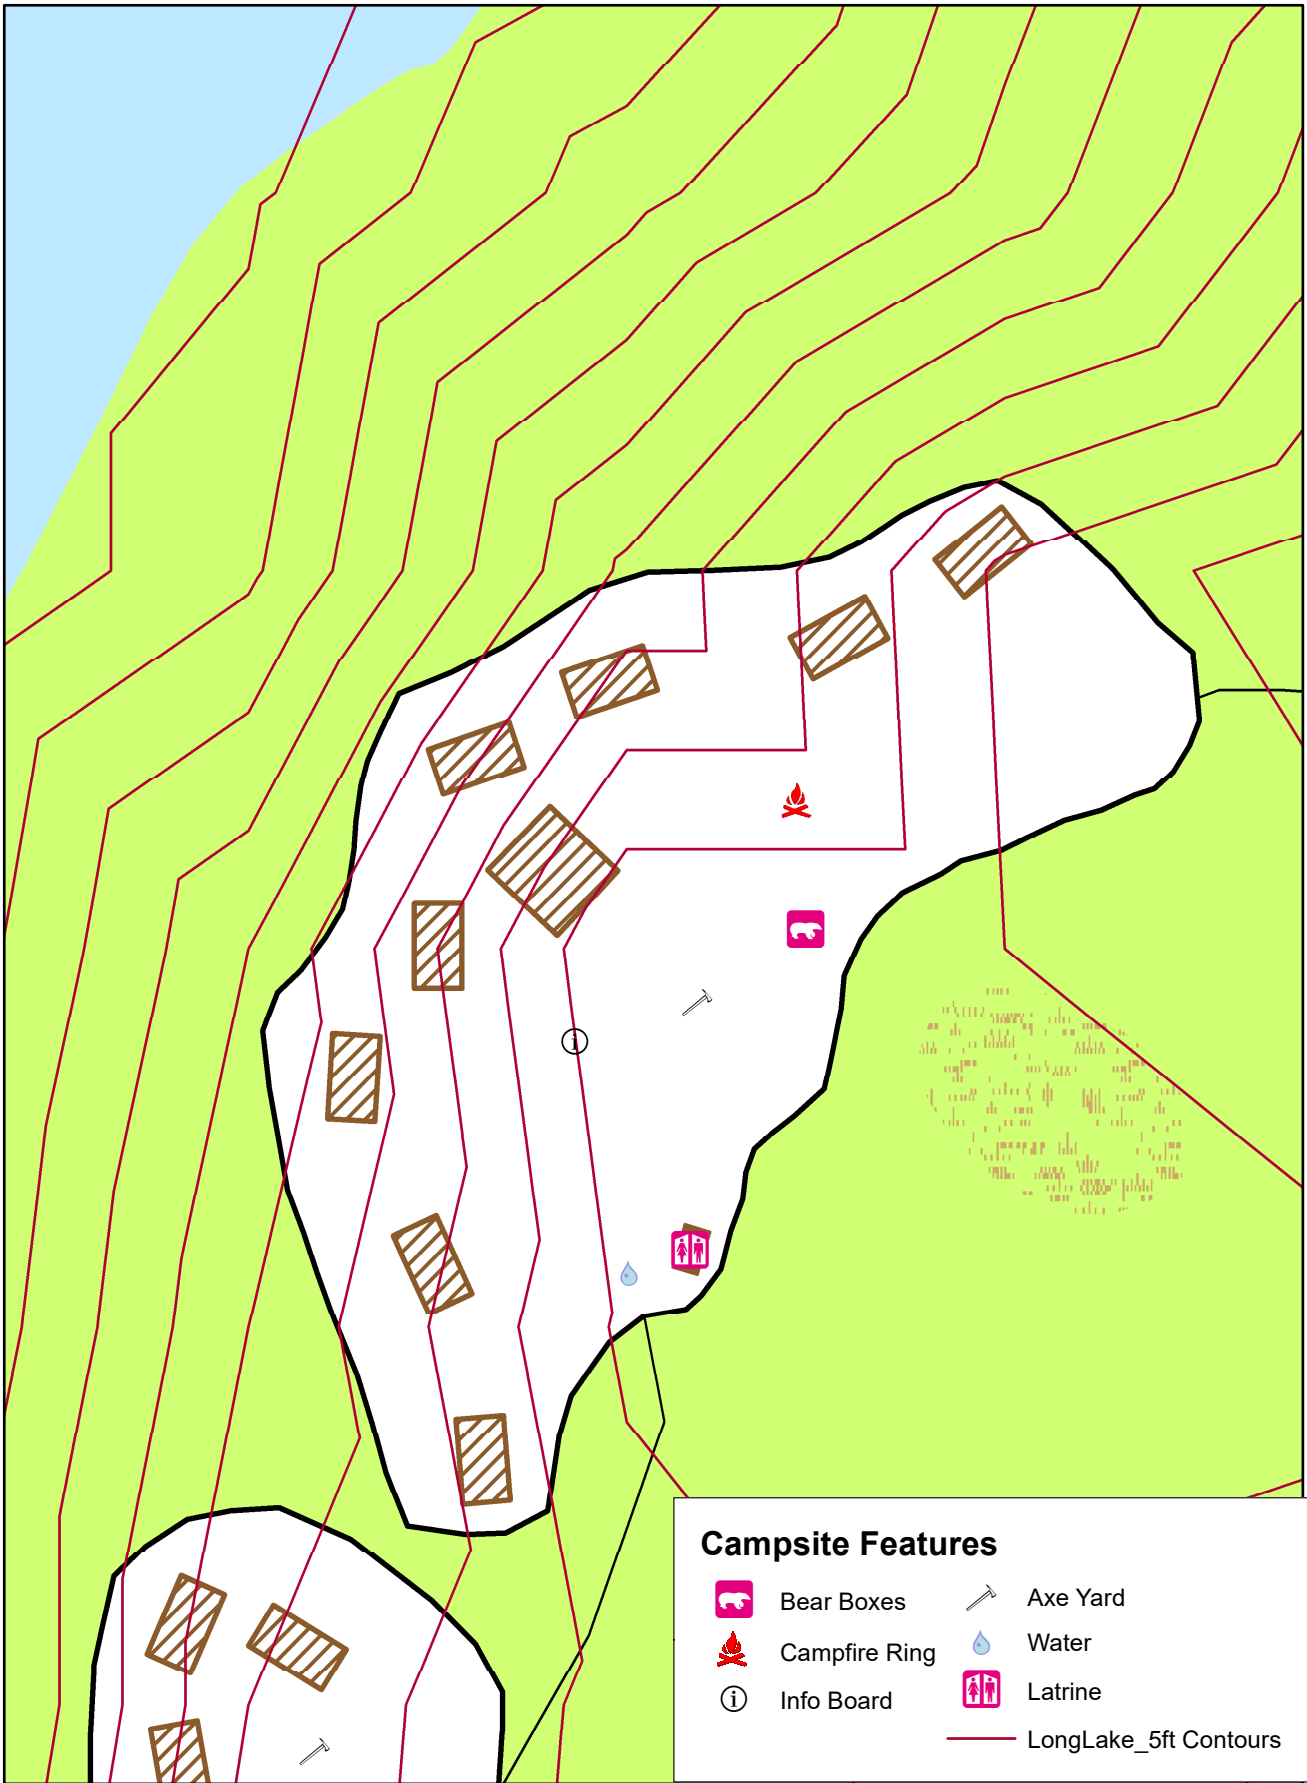

Birch Campsite

Campsite Features

- | | | | |
|-------------------------------------------------------------------------------------|---------------|---------------------------------------------------------------------------------------|-----------------------|
|  | Bear Boxes |  | Axe Yard |
|  | Campfire Ring |  | Water |
|  | Info Board |  | Latrine |
| | |  | LongLake_5ft Contours |

N

60

30

0

60 Feet