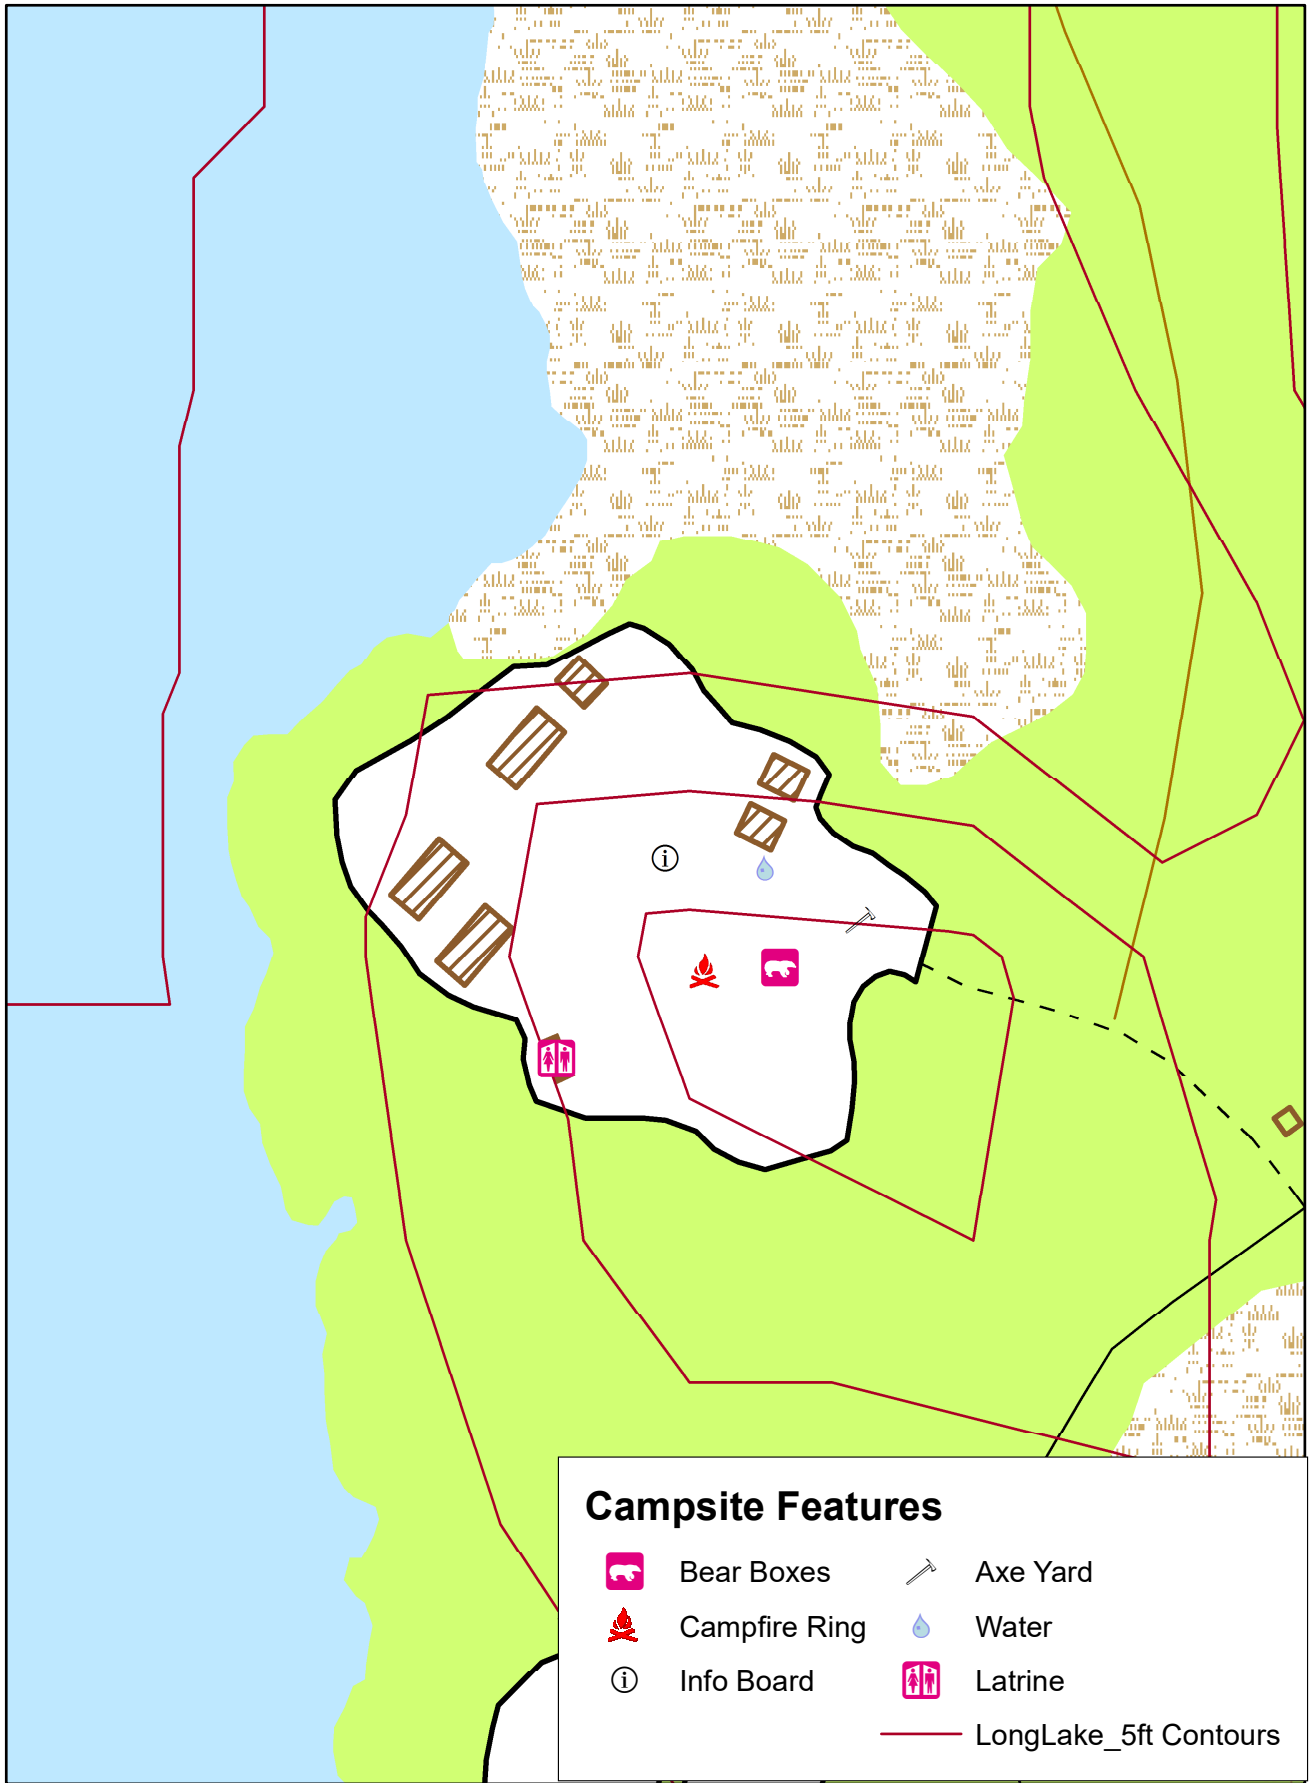

Blackfoot Campsite

80 40 0 80 Feet