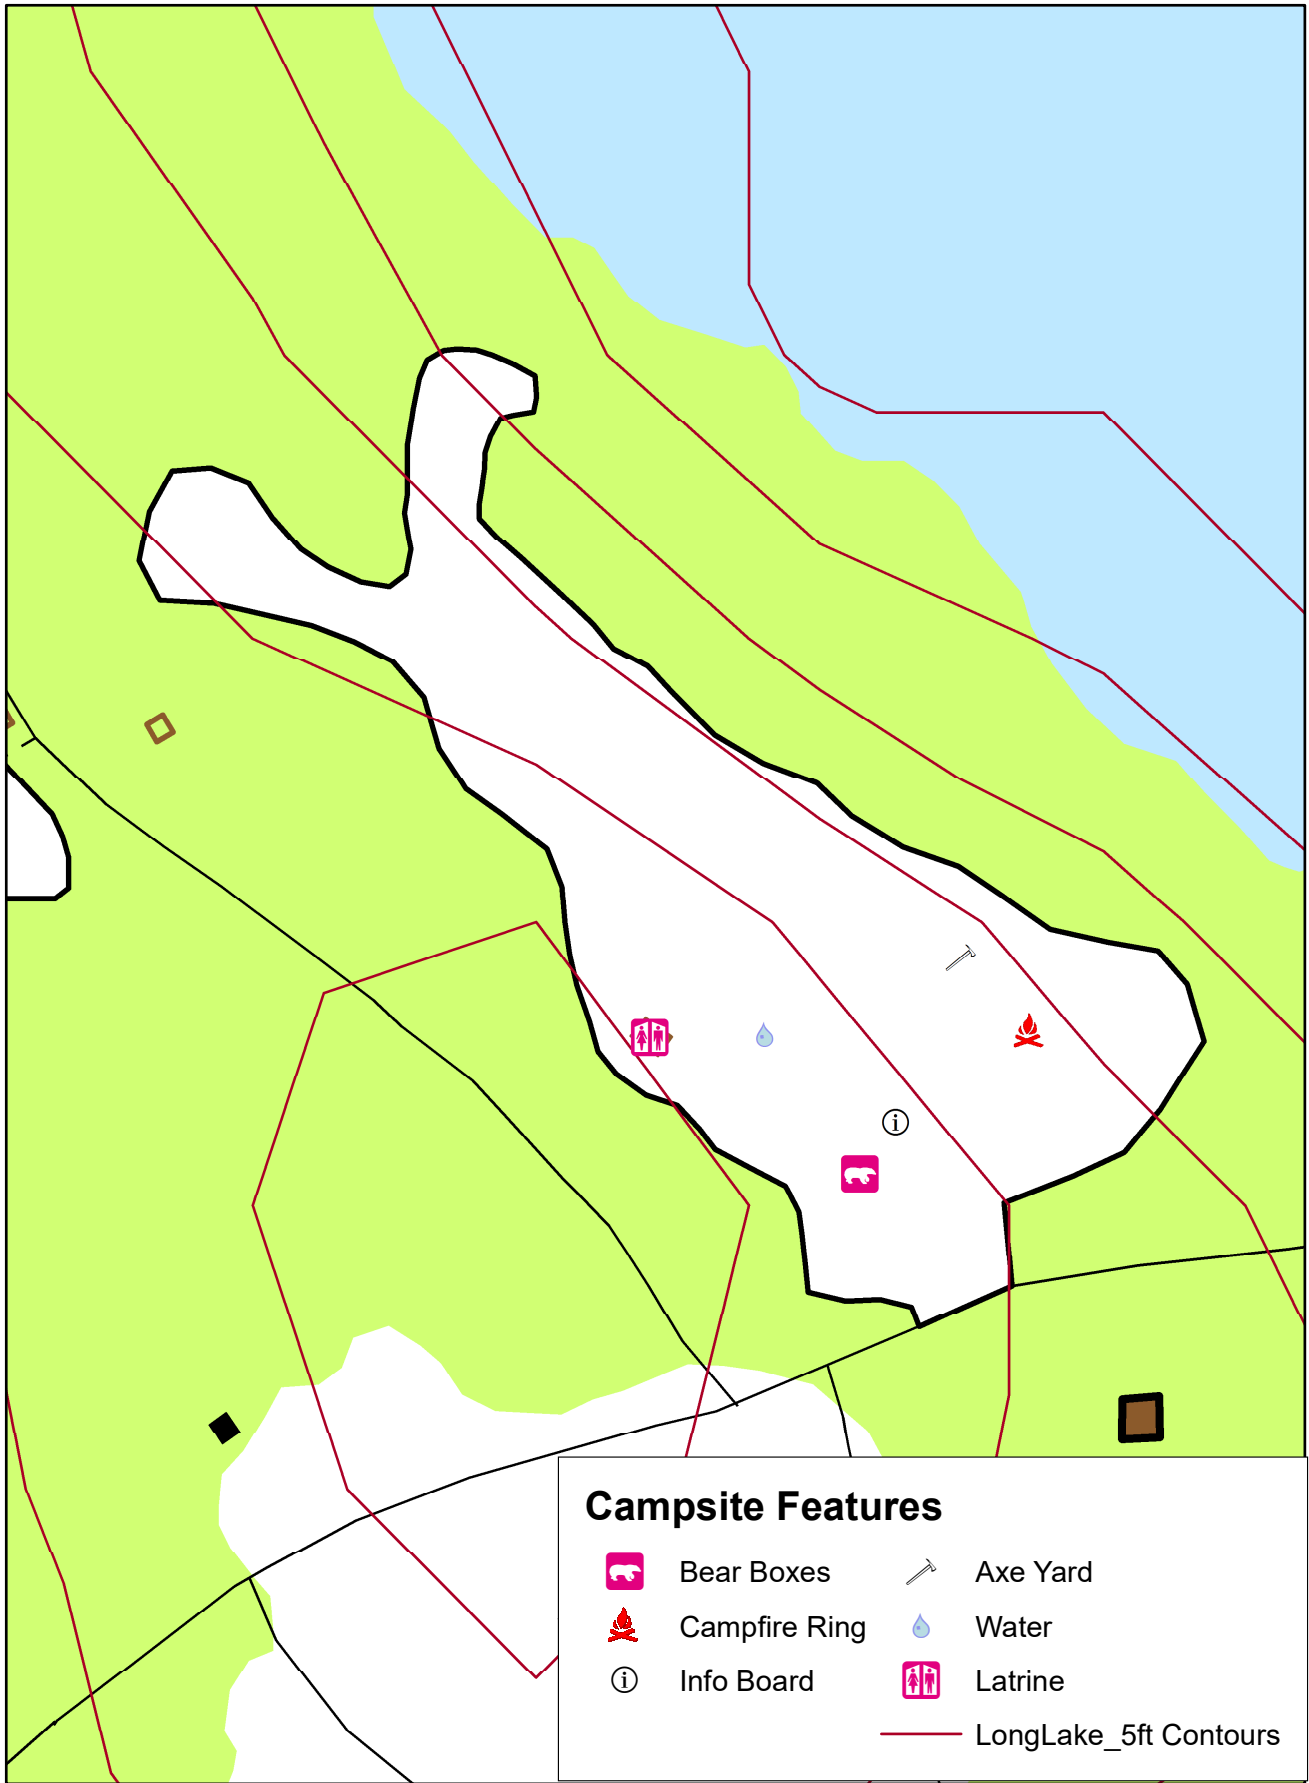

Cheyenne Campsite

Campsite Features

- | | | | |
|-------------------------------------------------------------------------------------|---------------|---------------------------------------------------------------------------------------|-----------------------|
|  | Bear Boxes |  | Axe Yard |
|  | Campfire Ring |  | Water |
|  | Info Board |  | Latrine |
| | |  | LongLake_5ft Contours |

N

80

40

0

80 Feet