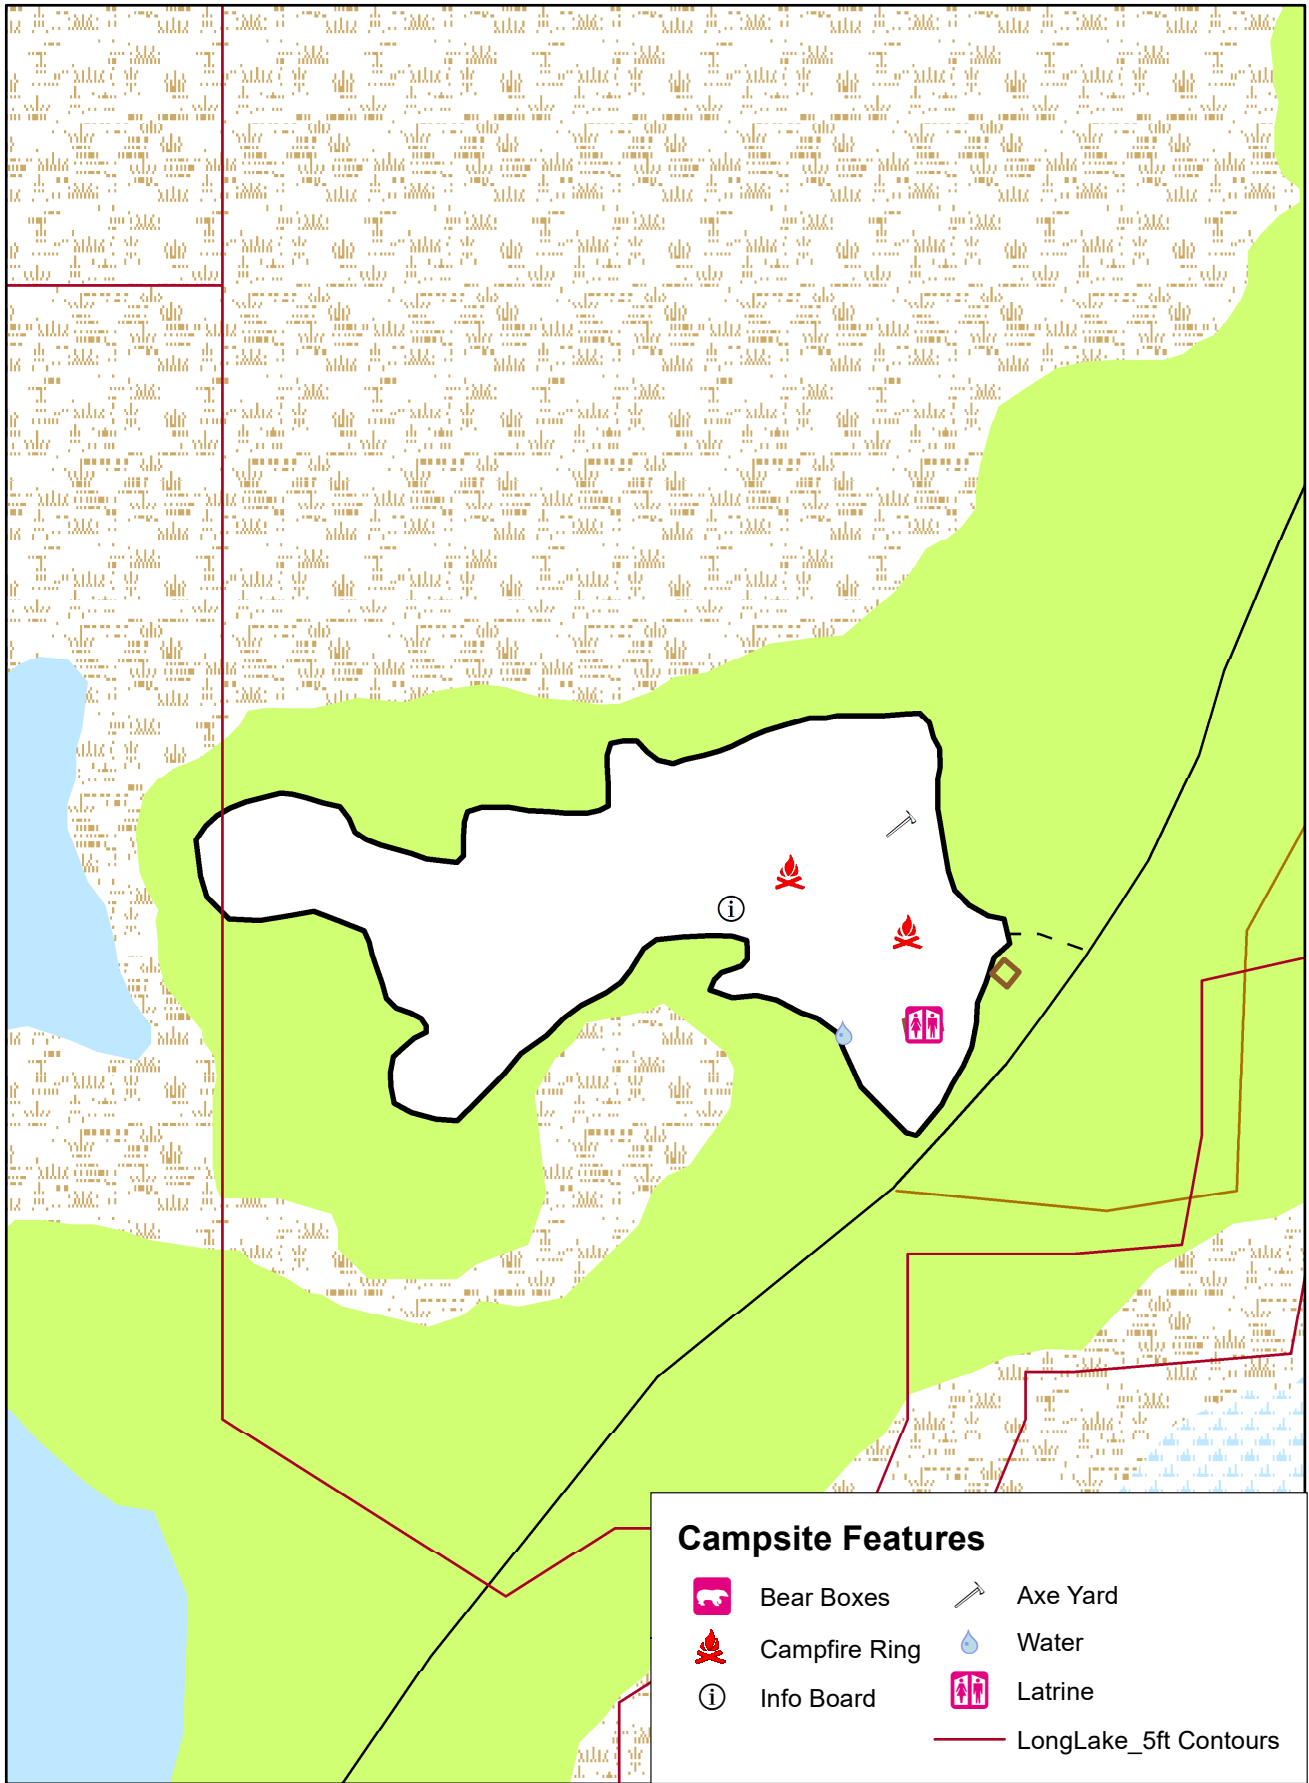

Iroquois Campsite

Campsite Features

- | | | | |
|-------------------------------------------------------------------------------------|---------------|---------------------------------------------------------------------------------------|-----------------------|
|  | Bear Boxes |  | Axe Yard |
|  | Campfire Ring |  | Water |
|  | Info Board |  | Latrine |
| | |  | LongLake_5ft Contours |