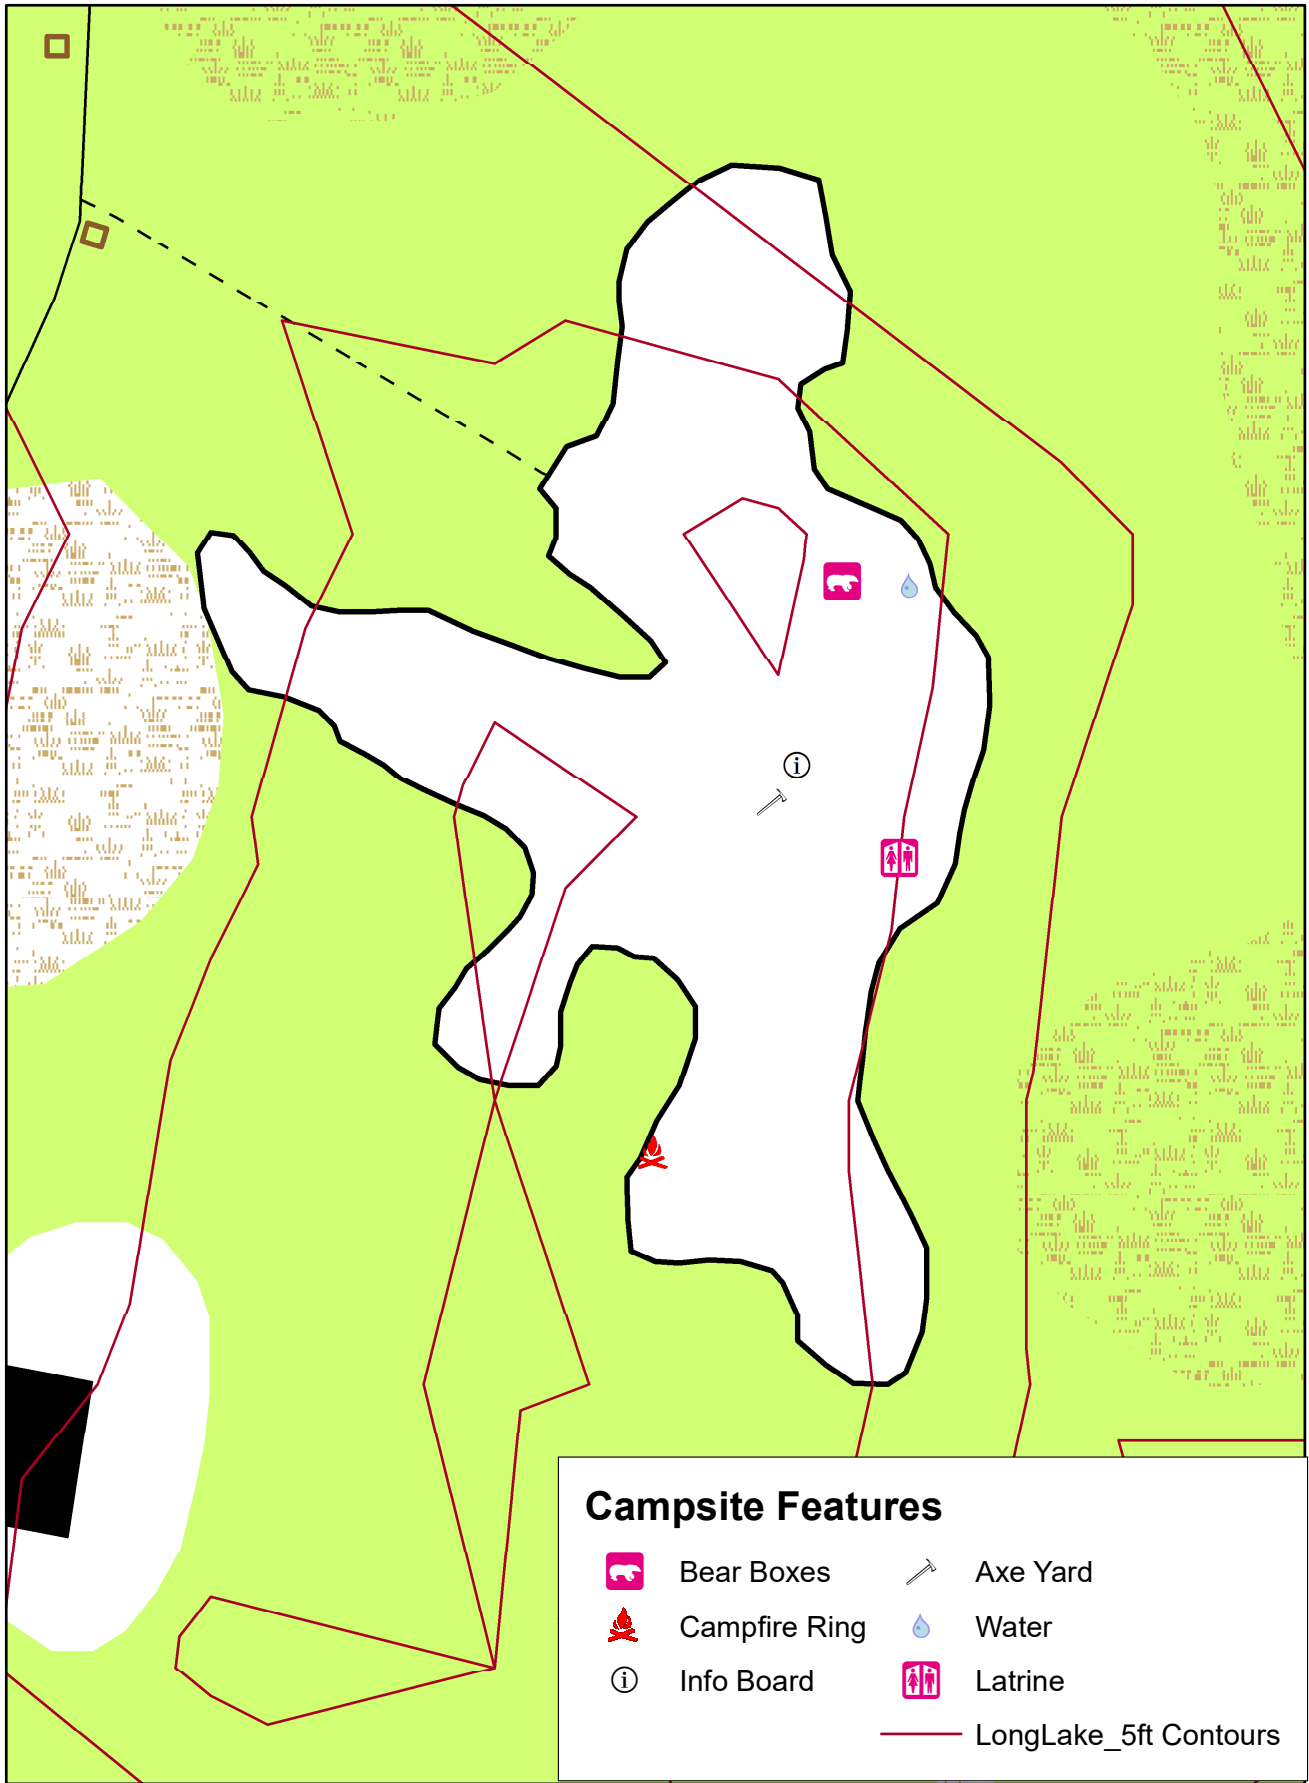

# Shoshone Campsite

## Campsite Features

- |   |               |   |                       |
|---|---------------|---|-----------------------|
|  | Bear Boxes    |  | Axe Yard              |
|  | Campfire Ring |  | Water                 |
|  | Info Board    |  | Latrine               |
|   |               |  | LongLake_5ft Contours |

80 40 0 80 Feet